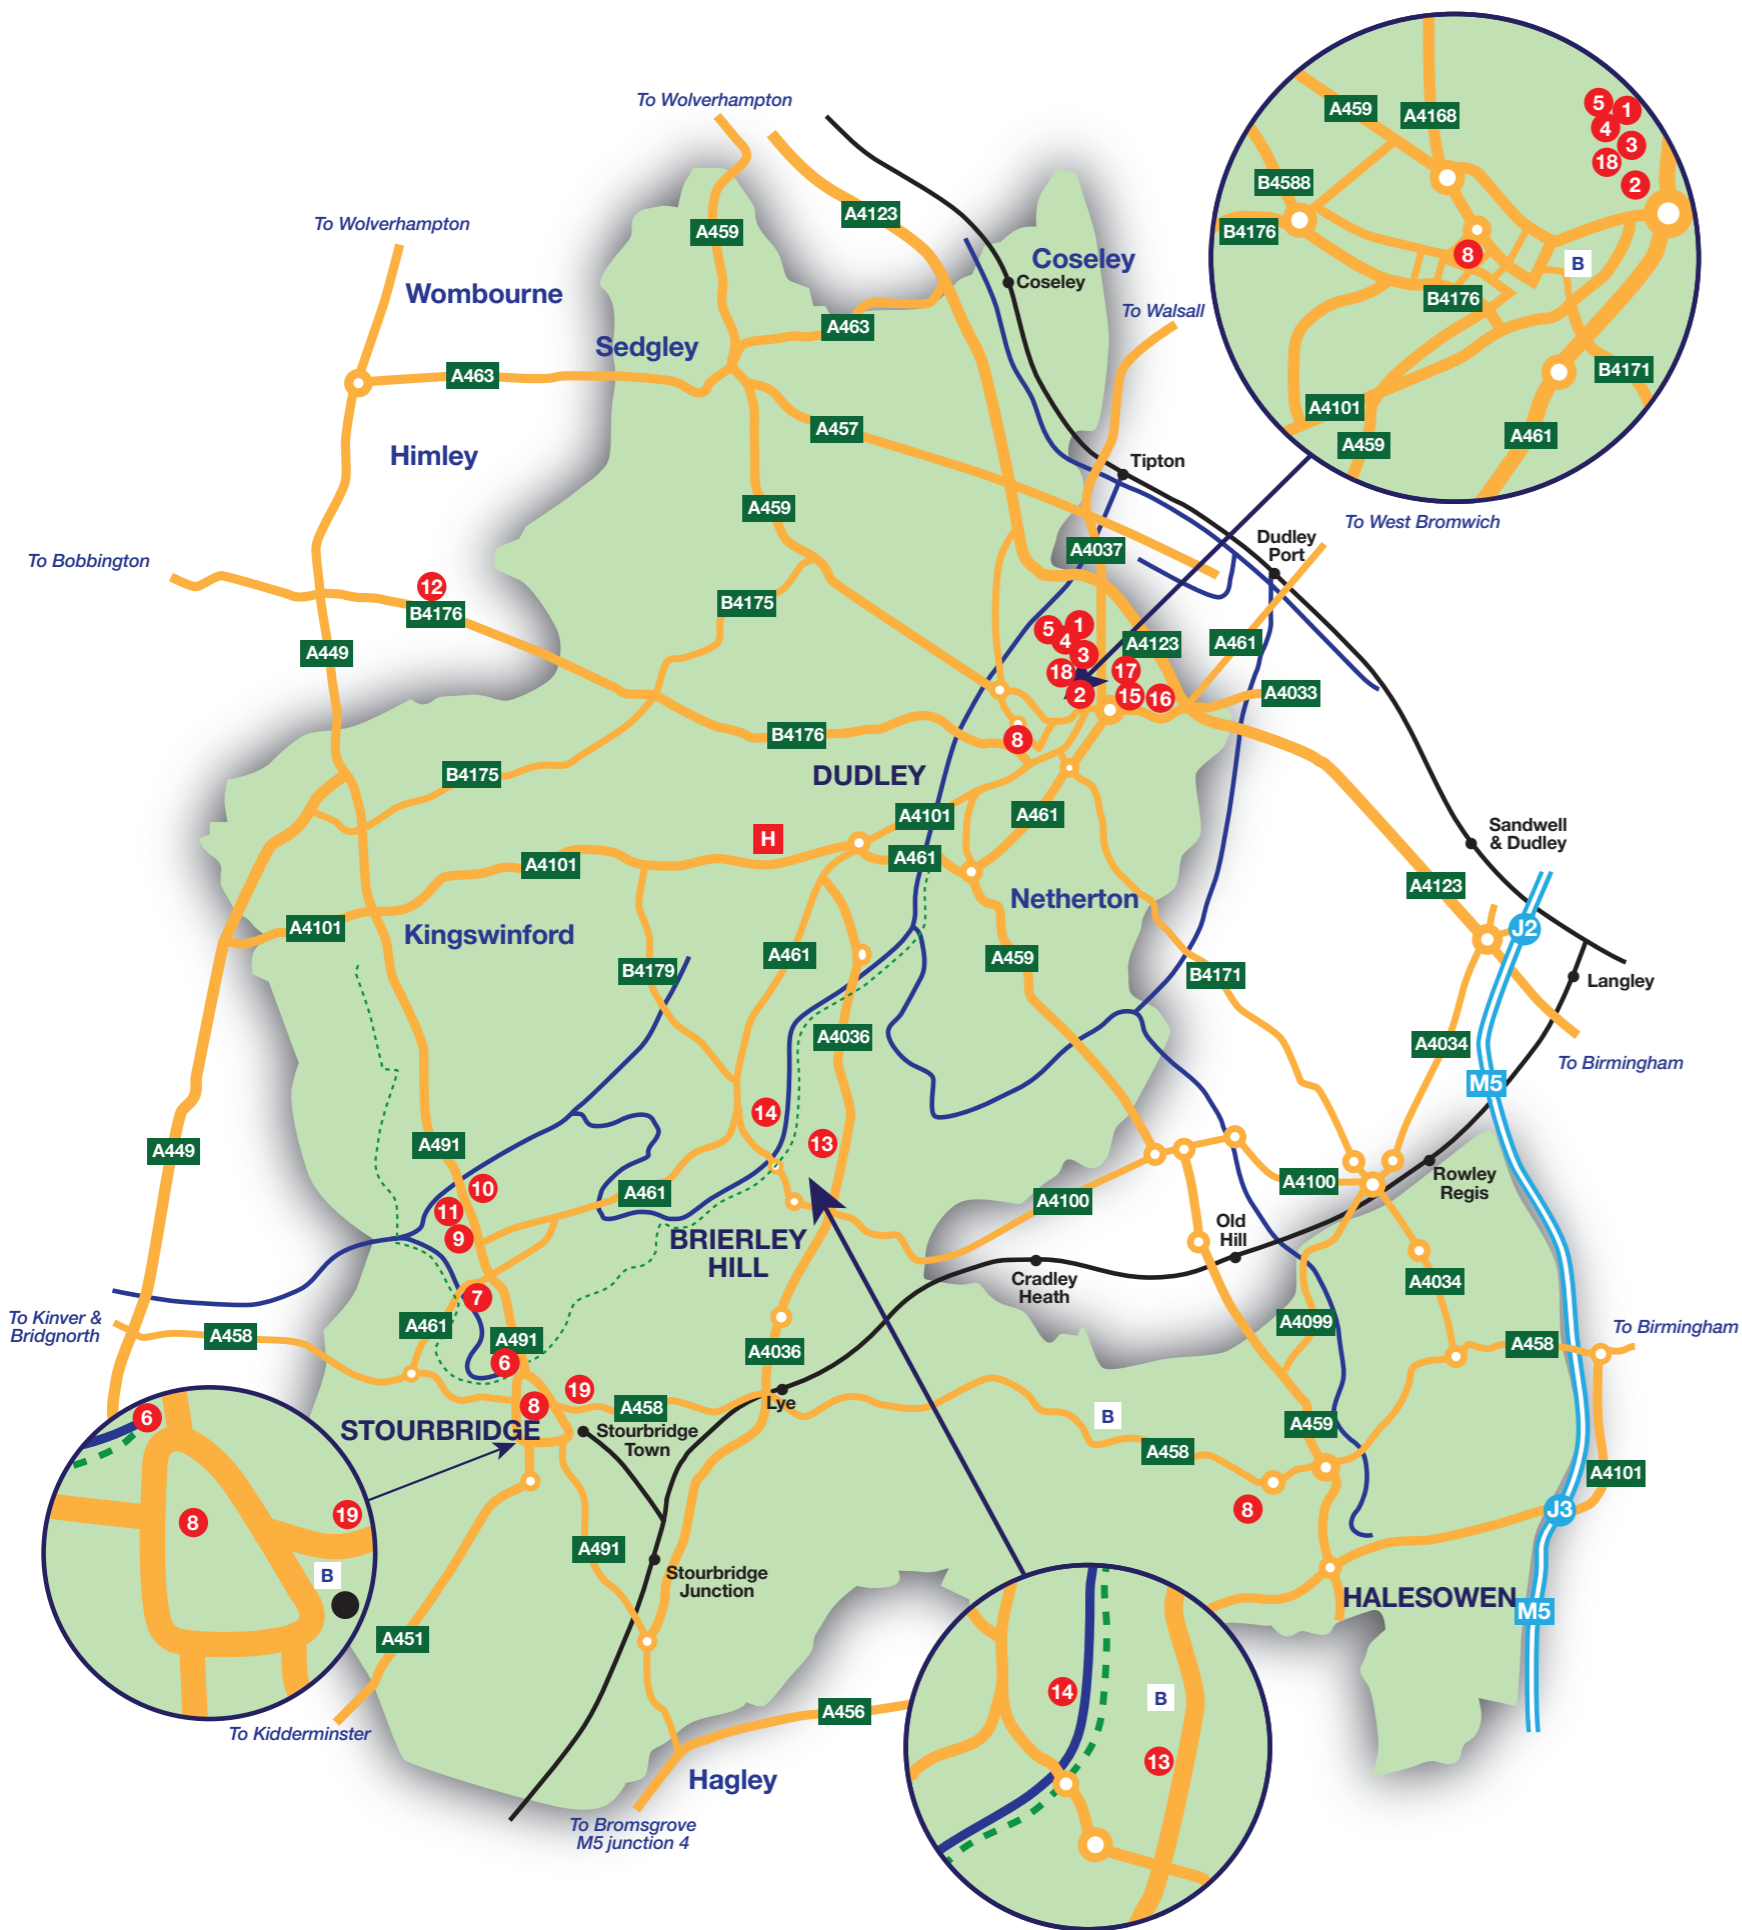

Discover Dudley Attractions location map

www.discoverdudley.org.uk

1. **1 Black Country Living Museum**
     Tipton Road, Dudley DY1 4SQ
     0121 557 9643
     www.bclm.com
   - **2 Dudley Zoological Gardens & Castle**
     Castle Hill, Dudley DY1 4SQ (Sat Nav)
     01384 215313
     www.dudleyzoo.org.uk
   - **3 The Archives and Local History Centre**
     Tipton Road, Dudley DY1 4SQ
     01384 812770
     www.dudley.gov.uk/resident/libraries-archives/
   - **4 Dudley Museum at the Archives**
     Tipton Road, Dudley, DY1 4SQ
     www.dudley.gov.uk/see-and-do/museums/dudley-museum-at-the-archives/
   - **5 Dudley Canal & Tunnel Trust**
     Birmingham New Road, Dudley DY1 4SB
     0121 557 6265
     www.dudleycanaltrust.org.uk
   - **6 The Black Countryman Canal Trips**
     Canal Company Office
     2 Canal Street, Stourbridge DY8 4LU
     01384 375912
     www.thebondedwarehousestourbridge.co.uk
   - **7 Ruskin Glass Centre & Glasshouse Heritage Centre**
     Wollaston Road, Amblecote, Stourbridge DY8 4HF
     01384 399400
     www.ruskinglasscentre.co.uk
   - **8 Plowden & Thompson/Tudor Crystal**
     Stewkins, Stourbridge DY8 4YN
     01384 392525
     www.plowden-thompson.com
   - **9 The Lace Guild**
     The Hollies, 53 Audnam, Stourbridge DY8 4AE
     01384 390739
     www.laceguild.org
   - **10 Red House Glass Cone**
     High Street, Wordsley, Stourbridge DY8 4AZ
     01384 812750
     www.dudley.gov.uk/see-and-do/museums
   - **11 White House Cone Museum of Glass**
     High Street, Wordsley, Stourbridge DY8 4FB
     www.britishglassfoundation.org.uk
   - **12 Himley Hall & Park**
     Dudley DY3 4DF
     01384 817817
     www.himleyhallandpark.co.uk
   - **13 intu Merry Hill**
     Brierley Hill, West Midlands DY5 1QX
     01384 487960
     <http://intu.co.uk/merryhill>
   - **14 Copthorne Hotel**
     The Waterfront, Level Street, Brierley Hill DY5 1UR
     01384 482882
     www.millenniumhotels.co.uk/cophornedudley
   - **15 Castlegate**
     Cinema, pubs/restaurants/ten-pin bowling
   - **16 Village Hotel**
     Castlegate Drive, Dudley DY1 4TB
     01384 888830
     www.village-hotels.co.uk
   - **17 Premier Inn, Dudley**
     Castlegate Business Park, Dudley DY1 4TA
     0871 527 9420
     www.premierinn.com
   - **18 Travelodge**
     Discovery Way, Dudley DY1 4AL
     0871 984 8484
     www.travelodge.com
   - **19 Premier Inn, Stourbridge**
     Birmingham Street, Stourbridge DY8 1JR
     0871 527 9482
     www.premierinn.com
2. Further details of accommodation including bed and breakfasts can be found at discoverdudley.org.uk or call Dudley Council Plus on 0300 555 2345
3. **Travelling to and through Dudley**
4. **By bus**
5. **16 and 17**
   Stourbridge to Kingswinford
6. **6, 8, 126, X7 and X8**
   From Dudley
7. **By train**
8. For information on train times and train timetables visit www.thetrainline.com or www.nationalrail.co.uk
   The nearest train station is Stourbridge Junction and Stourbridge Town for Stourbridge and Sandwell and Dudley, Dudley Port and Tipton for Dudley.
9. **By road**
10. **M5**
11. **Junction 2 - to Dudley**
12. **Junction 3 - to Halesowen**
13. **Junction 4 - to Stourbridge**

KEY

- Russell's Hall Hospital
- Railway line

- Cycle route
- Main bus station (see insets)
- Canal